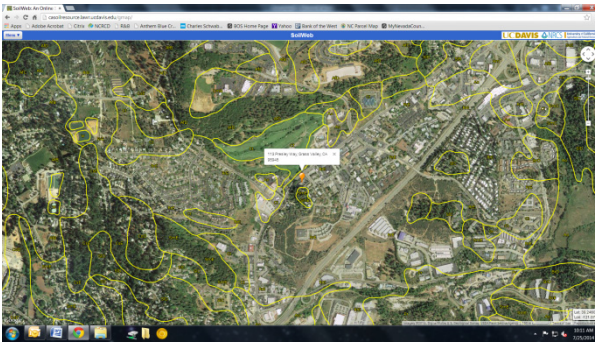

# Easy Online Soil Survey:

<http://casoilresource.lawr.ucdavis.edu/soilweb/>

- Click on **SoilWeb**
- Welcome Page – click **OK**
- Click on **Menu** (upper left corner)
- Click on **Zoom to Location**
- Under **Enter a Location** – put your address (include number, street, city, state, zip) **GO**

- Click in area indicated by orange bubble; for example:

- Continue to use ▲ ▼ for additional information

Nevada County Resource Conservation District  
113 Presley Way, Suite 1, Grass Valley, CA 95945  
[www.ncrcd.org](http://www.ncrcd.org)