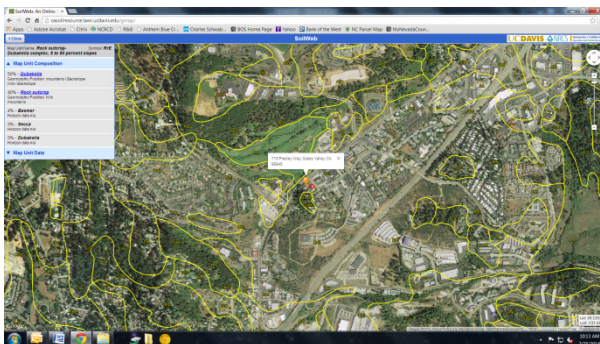

# Easy Online Soil Survey:

<http://casoilresource.lawr.ucdavis.edu/soilweb/>

- Click on **SoilWeb**
- Welcome Page – click **OK**
- Click on **Menu** (upper left corner)
- Click on **Zoom to Location**
- Under **Enter a Location** – put your address (include number, street, city, state, zip) **GO**

- Click in area indicated by orange bubble; for example:

- Continue to use ▲ ▼ for additional information

Nevada County Resource Conservation District  
113 Presley Way, Suite 1, Grass Valley, CA 95945  
[www.ncrcd.org](http://www.ncrcd.org)